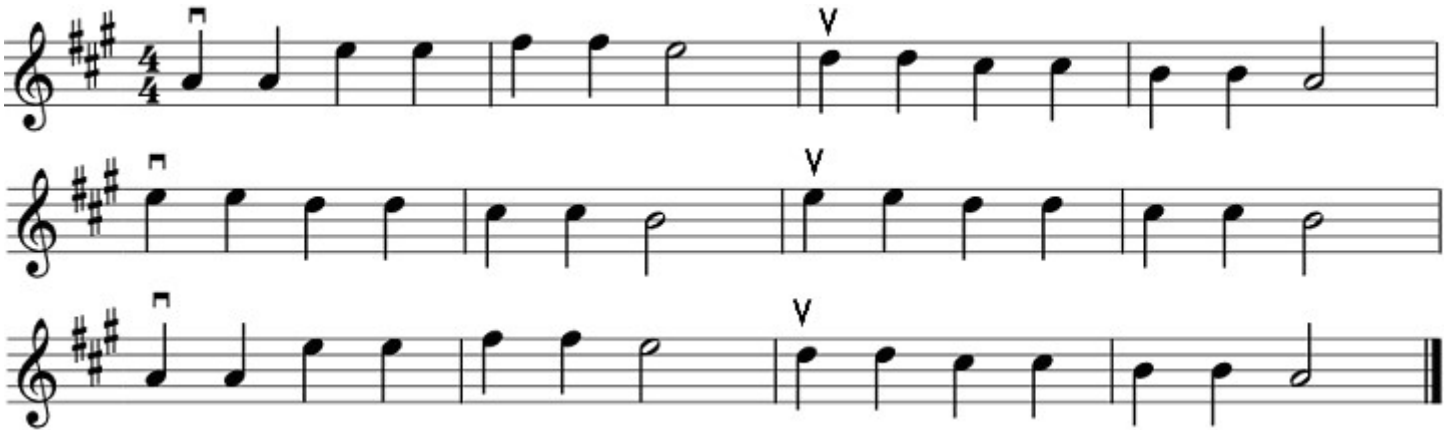

▢ = "Down bow" (pull)  
∨ = "Up bow" (push)

# "A Major" Scale

on the A and E Strings

Recommended  
Suzuki Supplement:  
#1

# "Twinkle Twinkle" in A Major

Recommended  
Suzuki Supplement:  
#2